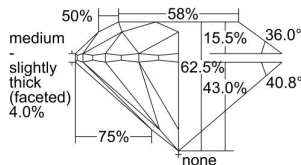

GIA®

FACSIMILE

GIA REPORT 7398628759

Verify this report at GIA.edu

GIA NATURAL DIAMOND DOSSIER®

July 23, 2021
GIA Report Number 7398628759
Shape and Cutting Style ..... Round Brilliant
Measurements ..... 6.08 - 6.16 x 3.83 mm

GRADING RESULTS

Carat Weight ..... 0.90 carat
Color Grade ..... D
Clarity Grade I1
Cut Grade ..... Excellent

ADDITIONAL GRADING INFORMATION

Polish ..... Excellent
Symmetry ..... Very Good
Fluorescence ..... None
Clarity Characteristics ..... Cloud, Crystal
Inscription(s): GIA 7398628759

PROPORTIONS

Profile to actual proportions

GRADING SCALES

GIA COLOR SCALE	GIA CLARITY SCALE	GIA CUT SCALE	
D	FLAWLESS	EXCELLENT	
E	INTERNALLY FLAWLESS		
F		VVS₁	VERY GOOD
G	VVS₂		
H	VS₁	GOOD	
I	VS₂		
J	SI₁	FAIR	
K	SI₂		
L	I₁	POOR	
M	I₂		
N	I₃		
O			
P			
Q			
R			
S			
T			
U			
V			
W			
X			
Y			
Z