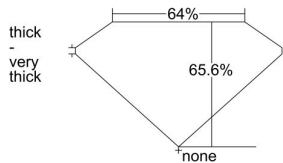

GIA®

FACSIMILE

GIA REPORT 7358470741

Verify this report at GIA.edu

GIA NATURAL DIAMOND DOSSIER®

June 25, 2020
GIA Report Number 7358470741
Shape and Cutting Style ..... **Cut-Cornered Rectangular Modified Brilliant**
Measurements ..... 5.27 x 4.22 x 2.77 mm

GRADING RESULTS

Carat Weight ..... 0.50 carat
Color Grade ..... E
Clarity Grade S11

ADDITIONAL GRADING INFORMATION

Polish ..... Excellent
Symmetry ..... Very Good
Fluorescence ..... Faint
Clarity Characteristics ..... Feather
Inscription(s): GIA 7358470741

PROPORTIONS

Profile not to actual proportions

GRADING SCALES

GIA COLOR SCALE		GIA CLARITY SCALE			
COLORLESS	D	VERY VERY SLIGHTLY INCLUDED	FLAWLESS		
	E		INTERNALLY FLAWLESS		
	F	VERY SLIGHTLY INCLUDED	VVS₁		
	G		VVS₂		
	H		VS₁		
	NEAR COLORLESS	I	SLIGHTLY INCLUDED	VS₂	
		J		S1₁	
		FAINT	K	INCLUDED	S1₂
			L		I₁
			M		I₂
VERT LIGHT	N		INCLUDED	I₃	
	O				
	P				
	Q				
	R				
LIGHT	S				
	T				
	U				
	V				
	W				
X					
Y					
Z